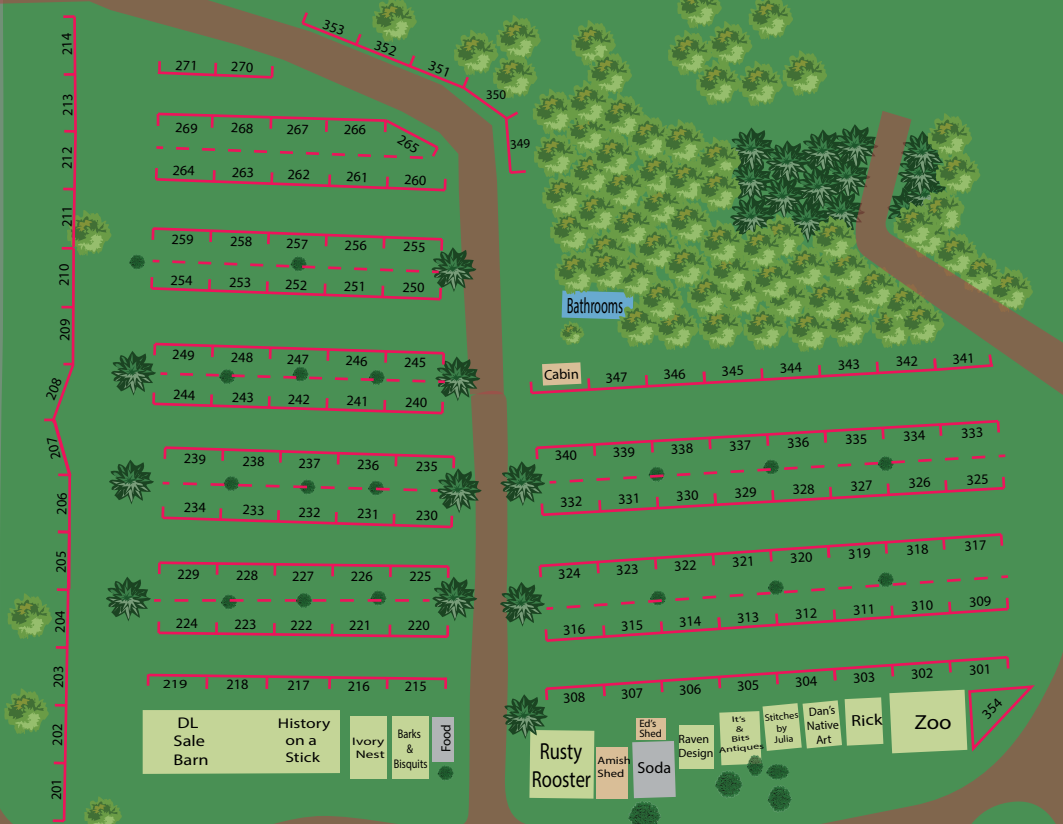

NORTH

Parking

SHADY HOLLOW FLEA MARKET
12673 Co Hwy 17
Detroit Lakes MN 56501

US HWY 59

COUNTY HWY 17

SOUTH